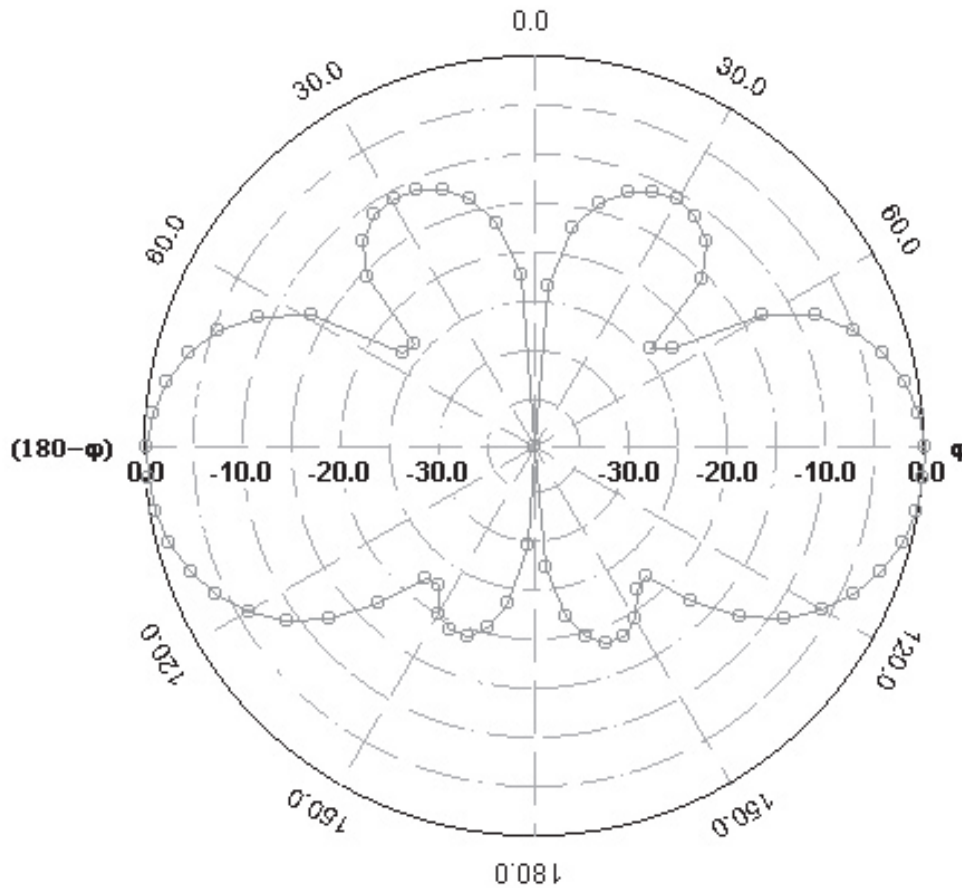

Pattern Data BSA Series

BSA Series (406-512 MHz)
5/8 over 1/2 Wave

Page: 1 of 3
Date: 03/08

Pattern Data BSA Series

BSA 1/4 Wave

Page: 2 of 3
Date: 03/08

Pattern Data BSA Series

BSA Series (118-174 MHz)
5/8 Wave