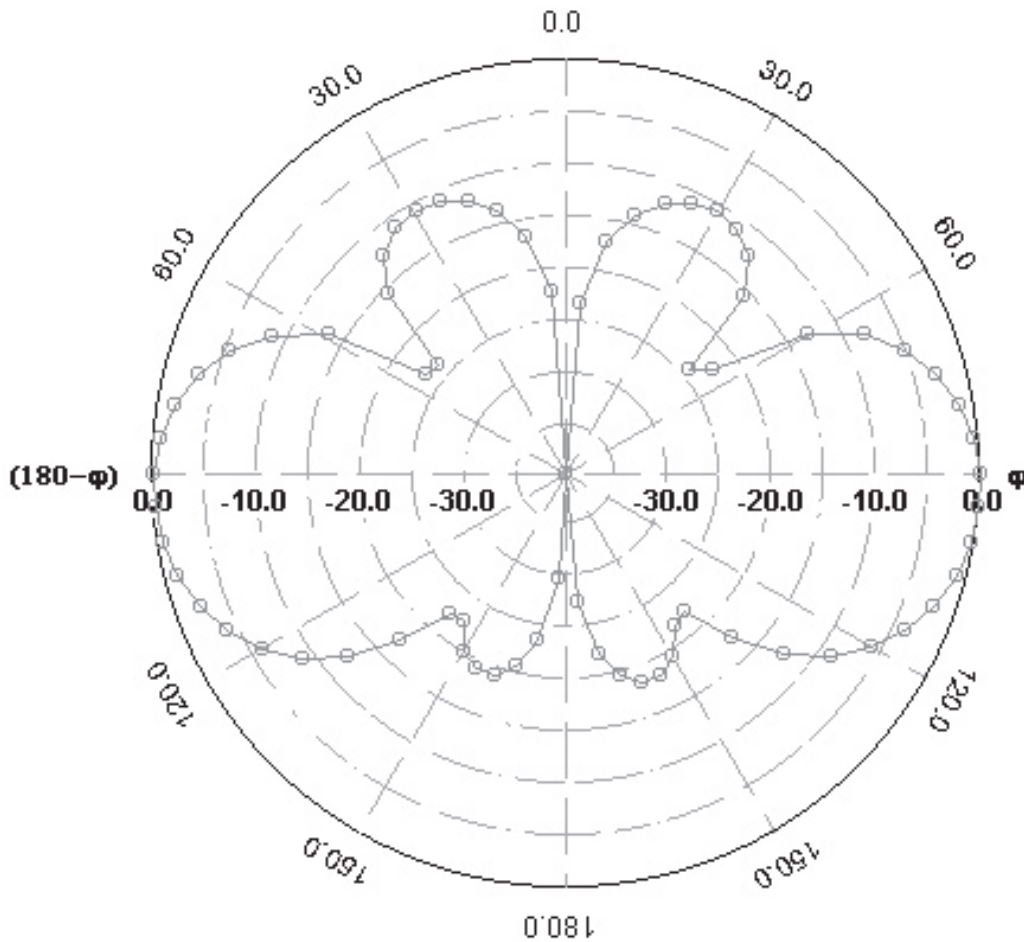

Pattern Data BSA Series

BSA Series (406-512 MHz)
5/8 over 1/2 Wave

Page: 1 of 3
Date: 03/08

Pattern Data BSA Series

BSA 1/4 Wave

Page: 2 of 3
Date: 03/08

Pattern Data BSA Series

BSA Series (118-174 MHz)
5/8 Wave